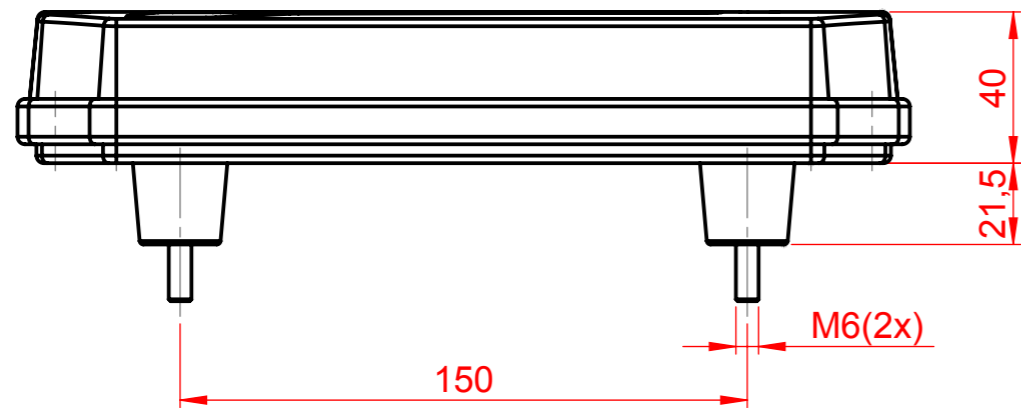

VERSION 1

VERSION 2

Technical data:

- Voltage range 12V-24V
- Approval: EMC, ECE
- Water resistance: IP 66/68
- Crash resistance lens made from PC
- Body ABS black or PC black
- Weight of lamp 600g
- lifetime of the LEDs approximately to 50 000 hours of continuous operation
- Easy to install

Connection options:

- 2m long cable YLY-S
- 5-pin connector (compatible with Aspoeck)
- 7-pin connector

AUTOMOTIVE LIGHTS [just experts] [®]					Schutzvermerk nach ISO 16016 beachten		U-F: 3
					Follow protection notice to ISO 16016		
CAD: SolidWorks					Werkstückkanten Workpiece edges		
ISO 13715					Allgemein-Toleranzen General tolerances		
ISO 2768-mK					Oberfläche Surfaces		
EN ISO 1302					Maßstab/Scale		1:2 (5:1)
Datum/Date					Beschreibung		
Name					REAR LAMP		
erstel.					Description		
geneh.					W150		
					Gewicht (kg) Weight		1.09
					D-Nr.		Blatt/Sheet
					Art-Nr.		1
					SP de		1 Bl./Sh.
Index	Änd.Nr./Mod.no.	Datum/Date	Name	Urspr.			