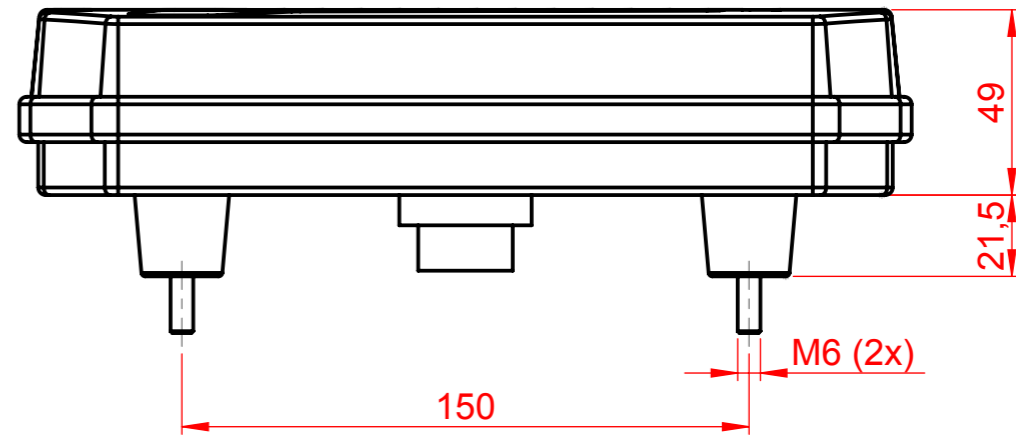

VERSION 1

VERSION 2

Technical data:

- Voltage range 12V-24V
- Approval: EMC, ECE
- Water resistance: IP 66/68
- Crash resistance lens made from PC
- Body ABS black or PC black
- Weight of lamp 600g
- lifetime of the LEDs approximately to 50 000 hours of continuous operation
- Easy to install

Connection options:

- 2m long cable YLY-S
- 5-pin connector (compatible with Aspoeck)
- 7-pin connector

AUTOMOTIVE LIGHTS [just experts] [®]					Schutzvermerk nach ISO 16016 beachten		U-F: 3
					Follow protection notice to ISO 16016		
CAD: SolidWorks					Werkstückkanten Workpiece edges		
ISO 13715					Allgemein-Toleranzen General tolerances		
ISO 2768-mK					Oberfläche Surfaces		
EN ISO 1302					Maßstab/Scale		1:2 (5:1)
Datum/Date					Beschreibung		
Name					REAR LAMP		
erstel.					Description		
geneh.					W150		
					Gewicht (kg) Weight		1.09
					D-Nr.		Blatt/Sheet
					Art-Nr.		1
					SP de		1 Bl./Sh.
Index	Änd.Nr./Mod.no.	Datum/Date	Name	Urspr.			