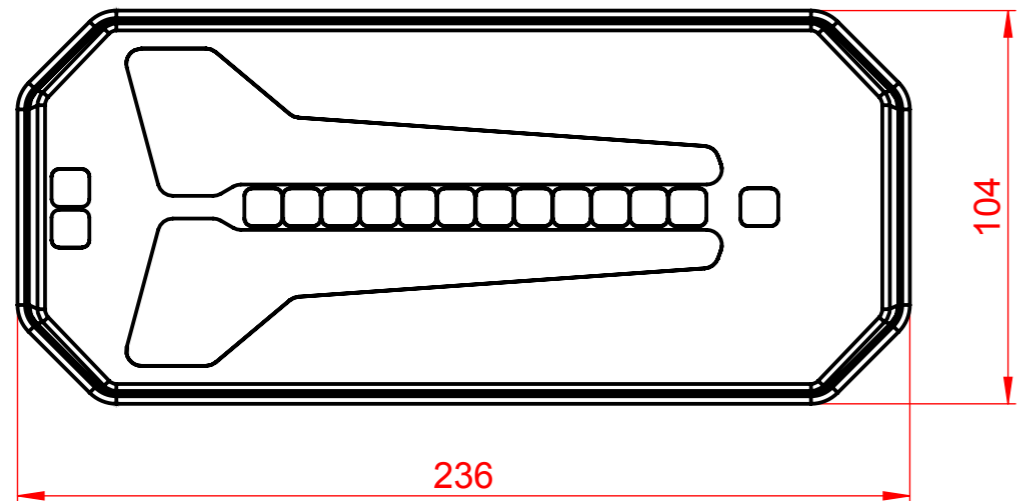

VERSION 1

VERSION 2

Technical data:

- Voltage range 12V-24V
- Approval: EMC, ECE
- Water resistance: IP 66/68
- Crash resistance lens made from PC
- Body ABS black or PC black
- Weight of lamp 600g
- lifetime of the LEDs approximately to 50 000 hours of continuous operation
- Easy to install

Connection options:

- 2m long cable YLY-S
- 5-pin connector (compatible with Aspoeck)
- 7-pin connector

AUTOMOTIVE LIGHTS [just experts] [®]					Schutzvermerk nach ISO 16016 beachten		U-F: 3
					Follow protection notice to ISO 16016		
CAD: SolidWorks					Werkstückkanten Workpiece edges		
ISO 13715					Allgemein-Toleranzen General tolerances		
ISO 2768-mK					Oberfläche Surfaces		
EN ISO 1302					Maßstab/Scale		1:2 (5:1)
Datum/Date					Beschreibung		
Name					REAR LAMP		
erstel.					Description		
geneh.					W150		
					Gewicht (kg) Weight		1.09
					D-Nr.		Blatt/Sheet
					Art-Nr.		1
					SP de		1 Bl./Sh.
Index	Änd.Nr./Mod.no.	Datum/Date	Name	Urspr.			